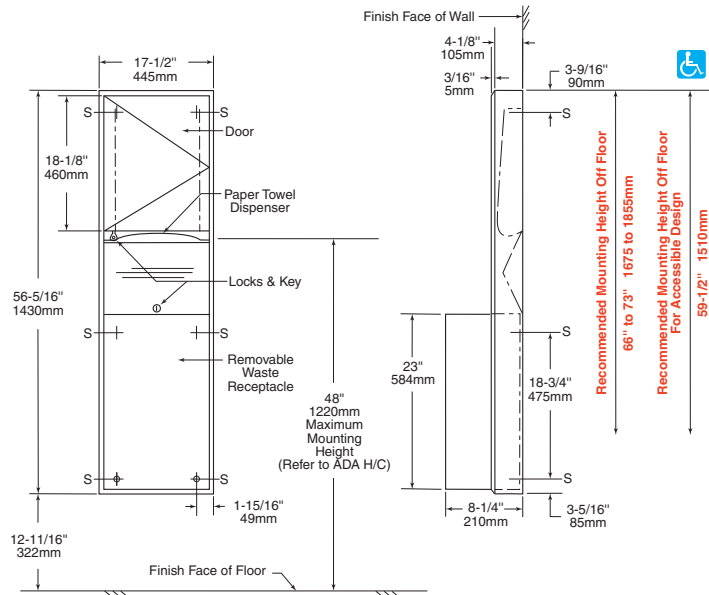

Technical Data

ClassicSeries® SURFACE-MOUNTED CONVERTIBLE PAPER TOWEL DISPENSER AND WASTE RECEPTACLE

B-3949

MATERIALS:

Cabinet — 18-8, type-304, heavy-gauge stainless steel. Welded construction. Exposed surfaces have satin-finish.

Door — 18-8, type-304, 22-gauge (0.8mm) stainless steel with satin-finish. Double-pan-back construction. Secured to cabinet with a full-length stainless steel piano-hinge. Equipped with a semi-concealed tumbler lock keyed like other Bobrick washroom accessories.

Waste Receptacle — 18-8, type-304, 22-gauge (0.8mm) stainless steel with satin-finish. Front and sides of bottom and all top edges are hemmed for safe handling. Secured to cabinet with a tumbler lock keyed like other Bobrick washroom accessories. Capacity: 12-gal. (45.5-L).

SPECIFICATION:

Surface-mounted convertible paper towel dispenser and waste receptacle shall be type-304 stainless steel with welded construction; exposed surfaces shall have satin finish. Flange shall be drawn and beveled, one-piece, seamless construction. Door shall be secured to cabinet with a full-length stainless steel piano-hinge and equipped with a semi-concealed tumbler lock keyed like other Bobrick washroom accessories. Paper towel dispenser shall dispense 600 C-fold or 800 multifold paper towels. Removable waste receptacle shall be secured to cabinet with a tumbler lock, have front and side edges of bottom and all top edges hemmed for safe handling, and shall have a minimum capacity of 12-gal. (45.5-L).