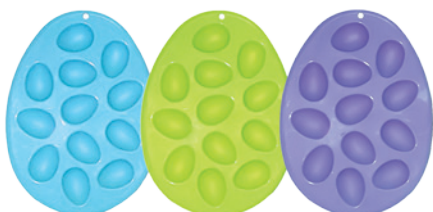

12.9 oz. Tumblers with Lids & Straws

- 998049 – 10 ct units – 8 units @ case (4 Bunny/4 Egg)

Character Shaped Plate

- 998054 – 1 ct units – 36 units @ case (4 Purple Lamb/4 Green Frog/4 Blue Bunny/4 Pink Bunny/4 Green Grasshopper/4 Blue Butterfly/4 Pink Butterfly/ 4 Purple Ladybug/4 Yellow Bee)

15.75 x 11.75 in. Rectangular Squround Platter

- 998063 – 1 ct units – 36 units @ case (36 Buttons & Bows)

Character Shaped Platter

- 998061 – 1 ct units – 36 units @ case (12 Blue Bunny/12 Green Chick/12 Purple Bunny)

Shaped Chip & Dip Server

- 998062 – 1 ct units – 36 units @ case (12 Blue Bunny/12 Green Chick/ 12 Purple Egg)

Egg Shaped Egg Tray

- 998058 – 1 ct units – 36 units @ case (12 Blue/12 Green/12 Purple)

Character Shaped Egg Tray