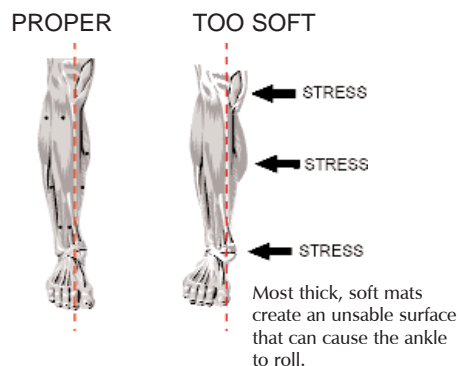

# 466  
Ergonomic Collection  
**ALLEVIATOR™ II**

*Finally, an extra-soft mat that relieves fatigue without creating an unstable standing environment. Standing has never been so comfortable!*

**USES**

- Light to Medium Duty, Dry Areas
- Factories
- Work Stations
- Finishing/Assembly Stations
- Cashier Stations
- Service Desks
- Hotel Front Desks
- Pharmacies

**BENEFITS**

- 3-layer construction disperses weight, absorbs impact and returns energy
- Extra bounce stimulates muscles and blood flow to reduce fatigue
- Highly visible yellow safety bevels on all sides are OSHA and ADA compliant

**PROPERTIES**

- Thickness: 7/8"
- Material: Zedlan™ foam
- Patent # 5,965,650
- Anti-Fatigue

**AVAILABLE IN**

- Colors: Black w/yellow borders, Gray w/yellow borders (not shown)
- Sizes- Mats: 2' x 3', 3' x 5'
- Sizes- Rolls: 2' x 30', 3' x 30', 4' x 30'
- Custom cuts available in 2', 3' and 4' widths