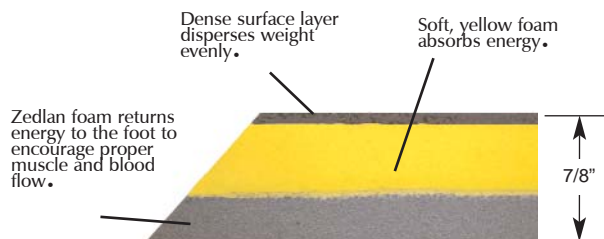

# 466  
Ergonomic Collection  
**ALLEVIATOR™ II**

*Finally, an extra-soft mat that relieves fatigue without creating an unstable standing environment. Standing has never been so comfortable!*

**USES**

- Light to Medium Duty, Dry Areas
- Factories
- Work Stations
- Finishing/Assembly Stations
- Cashier Stations
- Service Desks
- Hotel Front Desks
- Pharmacies

**BENEFITS**

- 3-layer construction disperses weight, absorbs impact and returns energy
- Extra bounce stimulates muscles and blood flow to reduce fatigue
- Highly visible yellow safety bevels on all sides are OSHA and ADA compliant

**PROPERTIES**

- Thickness: 7/8"
- Material: Zedlan™ foam
- Patent # 5,965,650
- Anti-Fatigue

**AVAILABLE IN**

- Colors: Black w/yellow borders, Gray w/yellow borders (not shown)
- Sizes- Mats: 2' x 3', 3' x 5'
- Sizes- Rolls: 2' x 30', 3' x 30', 4' x 30'
- Custom cuts available in 2', 3' and 4' widths