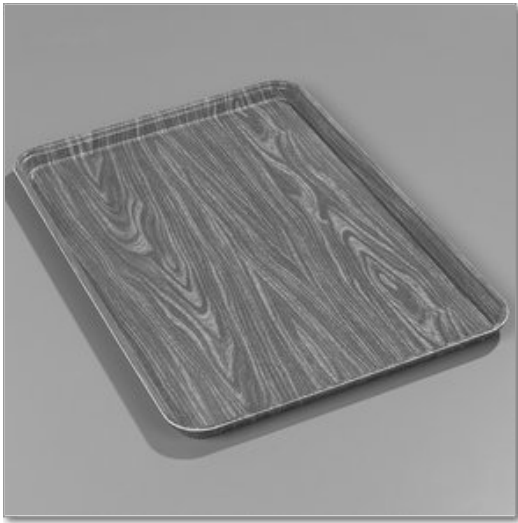

1318WFG094 - Glasteel™ Wood Grain Display/Bakery Tray 17-3/4", 12-3/4", 1" - Redwood

(Not Actual Color)

Available Colors

Item	Swatch	Color
1318WFG063		Pecan
1318WFG065		Light Oak
1318WFG092		Butcher Block
1318WFG094		Redwood

Details

Item #	List Price
1318WFG094	\$28.31 ea
Product #	Case Pack
1318WFG	12 ea
Color	Case UPC
094 - Redwood	077838042489
	Warranty
	5-Year Limited

Invoice Description

TRAY GLSTL 11X17 DISP REDWOOD

Features

- engineered to be the most durable fiberglass trays available
- top-of-the-line Glasteel construction increases strength, creating an extremely rugged tray
- so tough that we back them with a FIVE YEAR GUARANTEE against breakage under normal use
- Glasteel trays are dishwasher safe and NSF Listed
- enhance your display and increase sales of bakery goods, deli items, meat, fish, and poultry
- ideal for displays