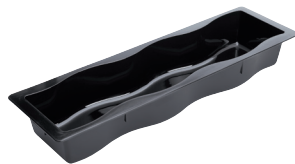

Wave shape offers visual interest while enhancing the display

Introducing
Modular Displayware

Benefits include:

- Unique, flexible displayware provides an attractive solution for merchandising prepared food
- Fits in standard size food wells
- Half long lid can be used for sliced deli meats and cheeses
- Made of tough, break-resistant polycarbonate
- Safe for use in temperatures ranging from -40° to 212° F
- Dishwasher safe
- NSF Listed

One product, a variety of uses

Display Cases

Available in Black and Clear to suit any presentation

Food Wells

Collar provides support for smaller pans when used in a food well

1. Place collar in food well

2. Drop pans into collar for an attractive display

by

CARLISLE
FoodService Products

specifications

Product #	Description	Color	Capacity	Pack	Cs Wt./Cube
6982	Half Long Pan - Wavy Edge	03, 07	4.45 qts	6 ea	9.30/1.26
6990	Half Long Pan - Straight Edge	03, 07	4.45 qts	6 ea	9.37/1.06
6982L	Half Long Lid	07	-	6 ea	5.11/0.40
6988	Half Long Collar	03, 07	-	6 ea	5.48/0.98
6984	2-1/2" Deep Half Size Pan	03, 07	6.50 cups	6 ea	3.67/0.54
69844	4" Deep Half Size Pan	03, 07	9.25 cups	6 ea	4.26/0.38
69846	6" Deep Half Size Pan	03, 07	13.00 cups	6 ea	5.34/0.48
6984L	Half Size Lid	07	-	6 ea	1.95/0.16
6986	2-1/2" Deep Third Size Pan	03, 07	4.00 cups	6 ea	2.67/0.41
69864	4" Deep Third Size Pan	03, 07	5.60 cups	6 ea	3.06/0.34
69866	6" Deep Third Size Pan	03, 07	7.80 cups	6 ea	3.87/0.39
6986L	Third Size Lid	07	-	6 ea	1.36/0.14

available sizes

6982 - Half Long Pan - Wavy Edge

6990 - Half Long Pan - Straight Edge

6982L - Half Long Lid

6988 - Half Long Collar

6984 - 2-1/2" Half Size Pan
69844 - 4" Half Size Pan
69846 - 6" Half Size Pan