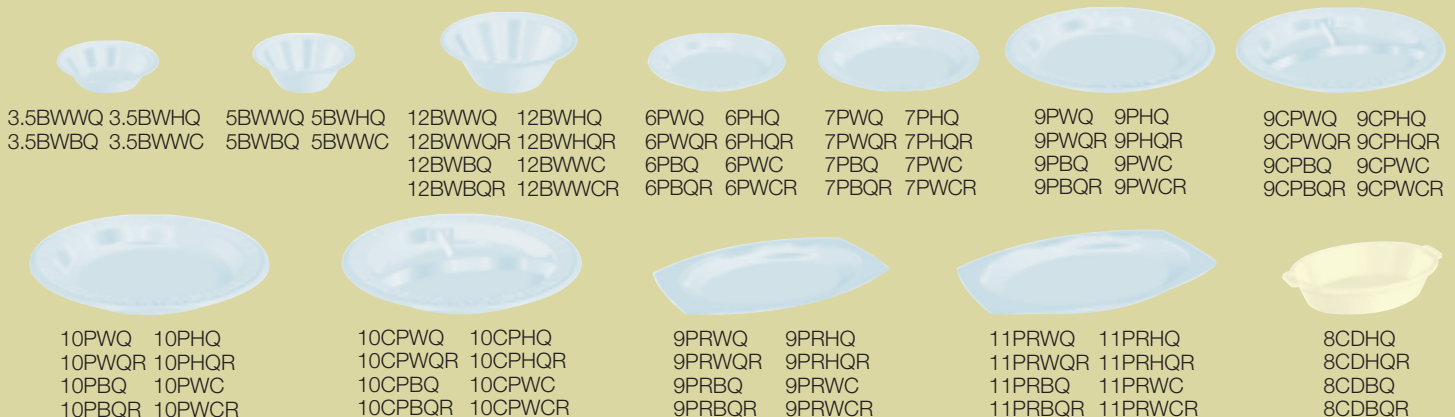

Foam Plastic Dinnerware

The attractive design of Dart foam dinnerware is lightweight yet strong enough to hold a full portion of food without bending. Superior insulation makes it perfect for serving both hot and cold foods. Quiet Classic dinnerware lines are laminated for extra strength and gloss. Our Concorde dinnerware line offers the same Dart quality in a non-laminated version.

Laminated

Stock Number			Stock Number			Description	Packing Bag	Case	Case Cube	Case Wt.	Case Cube	Case Wt.
White	Standard Cube Honey	Black	White	Reduced Cube Honey	Black							
3.5BWWQ	3.5BWHQ	3.5BWBQ	-	-	-	3 1/2-4 oz. Bowl	125	1000	2.0	4.6	2.0	4.6
5BWWQ	5BWHQ	5BWBQ	-	-	-	5-6 oz. Bowl	125	1000	2.3	4.8	2.3	5.0
12BWWQ	12BWHQ	12BWBQ	12BWWQR	12BWHQR	12BWBQR	10-12 oz. Bowl	125	1000	4.0/3.7	9.0/8.9	4.0/3.7	9.6/8.9
6PWQ	6PHQ	6PBQ	6PWQR	6PHQR	6PBQR	6" Plate	125	1000	2.9/2.6	7.6/7.6	2.9/2.6	7.7/7.6
7PWQ	7PHQ	7PBQ	7PWQR	7PHQR	7PBQR	7" Plate	125	1000	3.9/3.5	9.5/9.4	3.9/3.5	9.5/9.4
9PWQ	9PHQ	9PBQ	9PWQR	9PHQR	9PBQR	9" Plate	125	500	3.5/3.2	9.4/9.4	3.5/3.2	9.7/9.4
9CPWQ	9CPHQ	9CPBQ	9CPWQR	9CPHQR	9CPBQR	9" Compartmented Plate	125	500	3.5/3.2	9.7/9.6	3.5/3.2	9.7/9.6
10PWQ	10PHQ	10PBQ	10PWQR	10PHQR	10PBQR	10 1/4" Plate	125	500	4.6/4.3	12.3/12.2	4.6/4.3	12.6/12.2
10CPWQ	10CPHQ	10CPBQ	10CPWQR	10CPHQR	10CPBQR	10 1/4" Compartmented Plate	125	500	5.0/4.7	12.7/12.6	5.0/4.7	12.7/12.6
9PRWQ	9PRHQ	9PRBQ	9PRWQR	9PRHQR	9PRBQR	9" Platter	125	500	2.7/2.6	7.6/7.6	2.7/2.6	8.4/7.6
11PRWQ	11PRHQ	11PRBQ	11PRWQR	11PRHQR	11PRBQR	11" Platter	125	500	3.4/3.1	9.8/9.8	3.4/3.2	9.8/9.8
-	8CDHQ	8CDBQ	-	8CDHQR	8CDBQR	8 oz. Casserole Dish	125	1000	4.2/4.0	11.9/11.9	4.2/4.0	11.9/11.9

SC = Item is available in standard cube version.

RC = Item is available in reduced cube version (with R stock number) in certain Dart plant-served areas.