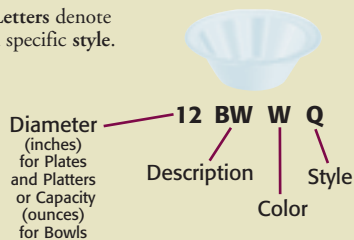

## Non-Laminated

Stock Number		Description	Packing Bag	Case	Case Cube	Case Wt.
Standard Cube White	Reduced Cube White					
3.5BWWC	-	3 1/2-4 oz. Bowl	125	1000	2.0	3.6
5BWWC	-	5-6 oz. Bowl	125	1000	2.3	4.4
12BWWC	12BWWCR	10-12 oz. Bowl	125	1000	4.0/3.5	7.7/7.3
6PWC	6PWCR	6" Plate	125	1000	2.9/2.2	6.2/5.6
7PWC	7PWCR	7" Plate	125	1000	3.9/3.0	8.6/8.3
9PWC	9PWCR	9" Plate	125	500	3.5/3.2	7.7/6.8
9CPWC	9CPWCR	9" Compartmented Plate	125	500	3.5/3.2	7.7/7.4
10PWC	10PWCR	10 1/4" Plate	125	500	4.6/3.8	11.9/10.7
10CPWC	10CPWCR	10 1/4" Compartmented Plate	125	500	5.0/4.2	11.9/10.8
9PRWC	9PRWCR	9" Platter	125	500	2.7/2.6	7.1/7.0
11PRWC	11PRWCR	11" Platter	125	500	3.4/3.1	8.8/8.7

# Impact Plastic Dinnerware

Add elegance to any meal with Dart Famous Service impact plastic dinnerware. The glossy, china-like finish and rigid construction enhance food presentation. The non-absorbent, cut-resistant surface keeps sauces from soaking through. Decorative, yet functional, the rim design offers a sophisticated accent while providing for easy product separation. Famous Service also nests more closely than foam or conventional dinnerware, saving you money by reducing storage requirements.

**FAMOUS SERVICE**

Stock Number	Description	Packing Bag	Case	Case Cube	Case Wt.
<b>White</b>					
4BWWF	3 1/2-4 oz. Bowl	125	1000	0.6	9.6
5BWWF	5-6 oz. Bowl	125	1000	0.7	10.7
12BWWF	10-12 oz. Bowl	125	1000	1.2	16.6
6PWF	6" Plate	125	1000	1.0	14.9
7PWF	7" Plate	125	1000	1.2	18.1
9PWF	9" Plate	125	500	1.0	17.1
9CPWF	9" Compartmented Plate	125	500	1.0	17.6
10PWF	10 1/4" Plate	125	500	1.3	23.8
10CPWF	10 1/4" Compartmented Plate	125	500	1.3	23.9
11PRWF	11" Platter	125	500	1.3	23.1

## Stock Number Legend:

Numbers denote size.

Letters denote a specific style.

Description:

- P** Plate
- CP** Compartmented Plate
- BW** Bowl
- PR** Platter
- CD** Casserole Dish
- CR** Cover

Color:

- W** White
- H** Honey
- B** Black
- CL** Clear
- T** Translucent