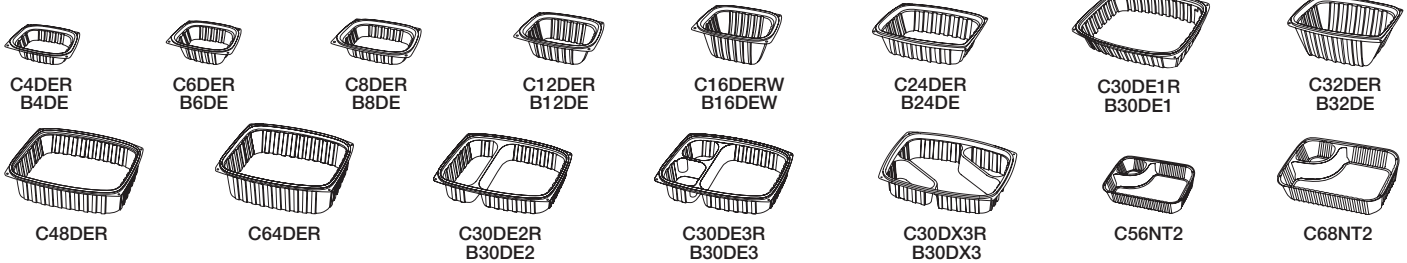

CLEARPAC®

Containers & Snap-on Lids

CLEAR & BLACK CONTAINERS Create an appealing and upscale product presentation.

Stock Number		Description	Dimensions	Packing Bag/Case		Case Cube		Case Weight	
Clear	Black			Clear	Black	Clear	Black	Clear	Black
C4DER	B4DE	4 oz. Container	4 7/8 x 4 1/8 x 1 1/4	63/1008	63/504	3.1	1.6	11.0	6.1
C6DER	B6DE	6 oz. Container	4 7/8 x 4 1/8 x 1 3/4	63/1008	63/504	3.2	1.6	13.2	7.1
C8DER	B8DE	8 oz. Container	5 7/8 x 4 7/8 x 1 5/16	63/1008	63/252	4.1	1.1	17.6	4.9
C12DER	B12DE	12 oz. Container	5 7/8 x 4 7/8 x 2	63/1008	63/252	4.3	1.1	19.0	5.2
C16DERW	B16DEW	16 oz. Container	5 7/8 x 4 7/8 x 2 7/8	63/1008	63/252	4.5	1.2	24.6	6.6
C24DER	B24DE	24 oz. Container	7 1/2 x 6 1/2 x 2	63/504	63/252	4.1	2.1	16.5	8.6
C32DER	B32DE	32 oz. Container	7 1/2 x 6 1/2 x 2 3/4	63/504	63/252	4.3	2.2	19.4	10.1
C48DER	—	48 oz. Container	9 x 7 3/8 x 2 3/8	63/252	—	2.8	—	12.6	—
C64DER	—	64 oz. Container	9 x 7 3/8 x 3 3/16	63/252	—	2.9	—	14.7	—
C30DE1R	B30DE1	30 oz. Container	9 x 7 3/8 x 1 3/4	63/252	63/252	2.5	2.5	11.1	11.1
C30DE2R	B30DE2	2 Compartment (22.6 & 10.2 oz.)	9 x 7 3/8 x 1 3/4	63/252	63/252	2.5	2.5	11.1	11.1
C30DE3R	B30DE3	3 Compartment (23.0, 4.7 & 4.6 oz.)	9 x 7 3/8 x 1 3/4	63/252	63/252	2.5	2.5	11.1	11.1
C30DX3R	B30DX3	3 Compartment (20.9, 4.9 & 4.9 oz.)	9 x 7 3/8 x 1 3/4	63/252	63/252	2.5	2.5	11.1	11.1
C56NT2	—	Small Nacho Tray (9.7 & 2.4 oz.)	6 x 5 x 1 9/16	125/500	—	1.1	—	7.9	—
C68NT2	—	Large Nacho Tray (19.1 & 3.3 oz.)	8 x 6 1/4 x 1 9/16	125/500	—	1.5	—	13.0	—

CLEARPAC® CONTAINERS FEATURE:

- A large variety of sizes to suit any application.
- Wide side ribbing for added strength.
- Close nesting and stackability to reduce storage requirements.
- Increased merchandising possibilities when combined with a dome or flat lid.