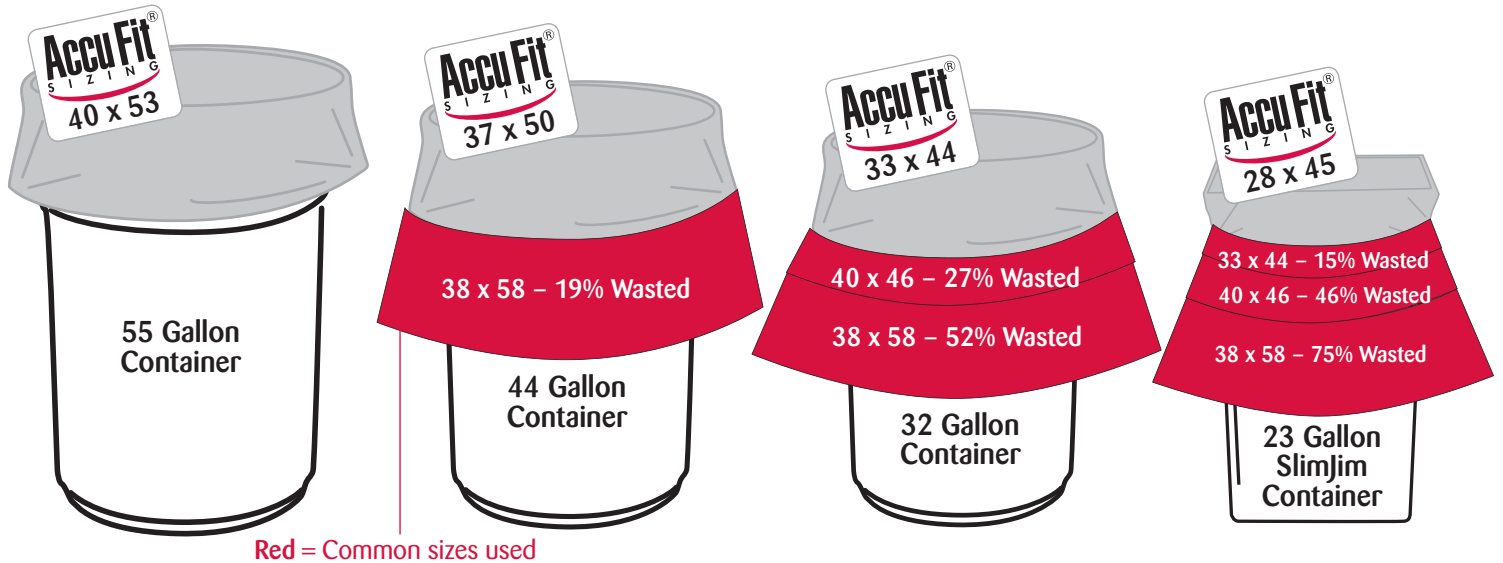

FITS LIKE A GLOVE.

A SNUG FIT FOR COMMON CANS

AccuFit[®]
S I Z I N G

- ▶ You don't pay for plastic you don't need
- ▶ The AccuFit[®] sizing won't let bag fall into the can
- ▶ Designed for the most common cans and applications
- ▶ No wasted plastic—contributing to source reduction

1648 Diplomat Drive
Carrollton, TX 75006-6847
800-527-2247
www.heritage-bag.com

HB-0003-0912

HERITAGE
Your can liner experts.

Red = Common sizes used

| HBC Code | Gallon Capacity | Gauge | Load Capacity | Color | Case Pack | Size | Perfectly matches these trash containers |
|-------------|-----------------|-------------|---------------|-------|-------------|---------|---|
| H5645TK R01 | 23 Gal | .90 Mil | 55Lbs | Blk | 8/25 Rolls | 28 x 45 |  |
| H5645TC R01 | 23 Gal | .90 Mil | 55Lbs | Clear | 8/25 Rolls | 28 x 45 | |
| H5645PK R01 | 23 Gal | 1.30 Mil | 75 Lbs | Blk | 8/25 Rolls | 28 x 45 | |
| Z5845HN R01 | 23 Gal | 14 Mic Hi-D | 60 Lbs | Nat | 10/25 Rolls | 29 x 45 | |
| H6644TK R01 | 32 Gal | .90 Mil | 55 Lbs | Blk | 5/20 Rolls | 33 x 44 |  |
| H6644TC R01 | 32 Gal | .90 Mil | 55 Lbs | Clear | 5/20 Rolls | 33 x 44 | |
| H6644PK R01 | 32 Gal | 1.30 Mil | 75 Lbs | Blk | 5/20 Rolls | 33 x 44 | |
| H7450TK R01 | 44 Gal | .90 Mil | 55 Lbs | Blk | 5/20 Rolls | 37 x 50 |  |
| H7450TC R01 | 44 Gal | .90 Mil | 55 Lbs | Clear | 5/20 Rolls | 37 x 50 | |
| H7450PK R01 | 44 Gal | 1.30 Mil | 75 Lbs | Blk | 5/20 Rolls | 37 x 50 | |
| H8053TK R01 | 55 Gal | .90 Mil | 55 Lbs | Blk | 5/20 Rolls | 40 x 53 |  |
| H8053TC R01 | 55 Gal | .90 Mil | 55 Lbs | Clear | 5/20 Rolls | 40 x 53 | |
| H8053PK R01 | 55 Gal | 1.30 Mil | 75 Lbs | Blk | 5/20 Rolls | 40 x 53 | |
| H8053PC R01 | 55 Gal | 1.30 Mil | 75 Lbs | Clear | 5/20 Rolls | 40 x 53 | |