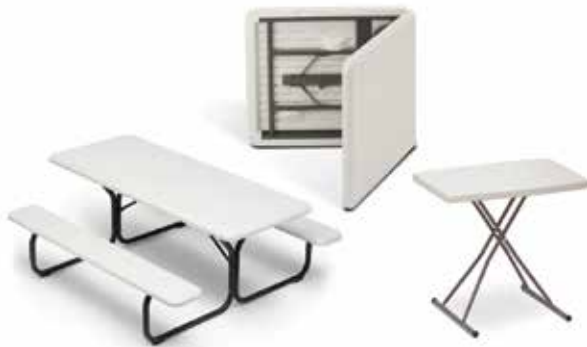

IndestrucTable^{T00} Folding Tables

Strong. Durable. Multi-purpose.

Indestructable^{Too™} Folding Tables

IndestrucTableTOO™ is the broad line of lightweight, durable folding tables to meet any need or function for business, schools, hospitality or home uses. This contemporary looking table has many unique features. The top is constructed of durable, blow molded high density polyethylene has a soft, beveled radius edge and is supported by a uniquely designed, strong, steel frame. Legs are heavy gauge, gray powder coated round tubing with bracing for strength, and include non-mar plastic feet. Legs fold into protective cavity for compact storage. Washable, dent and scratch resistant. Table height is 29" and will accommodate large, evenly distributed loads.

Folding table top is designed to "nest" when stacking to allow maximum storage capacity.

IndestrucTable TOO 1200/600 Series is lightweight and portable – Easy to transport and store.

Features

- **Lightweight** easy to transport, set-up and store
- **Resin Construction** table top is blow molded high density polyethylene
- **Contemporary Design** top has a soft, 1" beveled radius edge
- **Indoor or Outdoor Use** function and flexibility

Top Colors

Platinum Charcoal Blue Red

Sturdy table carts for storage and transportation.

Table Cart Specifications

Item #	Size	Color	Ship Weight (lbs)	Capacity
64146	6' Table Cart	Black	66	20 Tables
64148	8' Table Cart	Black	74	20 Tables
64246	Round Table Cart	Black	63	8 Tables

Counterclockwise: 30" x 96" Table in Platinum, 30" x 72" Table in Charcoal, 24" x 48" in Blue, 18" x 60" Table in Platinum

1200 Series Commercial Grade Tables

- For Commercial/Heavy Duty Environments
- Heavy Duty 1" Round Powder Coated Steel Legs
- Contemporary Top Design is 2" Thick
- Available in Charcoal, Platinum, Red and Blue
- 29" High