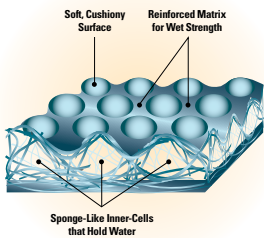

Double Re-Creped Technology

WYPALL* L40 Wipers

Code No.	Delivery System	Color	Size (inches)	Size (centimeters)	Put-Up	Dispenser
05740	POP-UP* Box	Blue	16.4" x 9.8"	41.7cm x 24.9cm	9/100	• 09352
05790	POP-UP* Box	White	16.4" x 9.8"	41.7cm x 24.9cm	9/100	• 09352
03046	POP-UP* Box	White	10" x 9.8"	25.4cm x 24.8cm	9/90	• 09352, 73900
05600	1/4 Fold	White	12.5" x 12"	31.8cm x 30.5cm	12/56	• 09107
05701	1/4 Fold	White	12.5" x 12"	31.8cm x 30.5cm	18/56	• 09107
05776	1/4 Fold	Blue	12.5" x 12"	31.8cm x 30.5cm	12/56	• 09107
05027	Small Roll	White	11" x 10.4"	27.9cm x 26.4cm	24/70	• N/A
05796	Center Pull	White	10" x 13.2"	25.4cm x 33.5cm	2/200	• 09335
05007	Jumbo Roll	White	12.5" x 13.4"	31.8cm x 34cm	1/750	• 80596, 80579

Performance

- Absorbing large liquid spills & leaks
- Routine industrial cleaning & maintenance
- Removing soils and liquids from face and hands