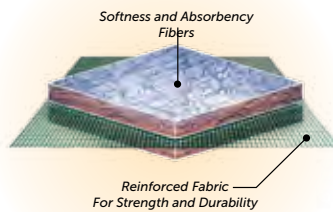

HYDROKNIT* Technology