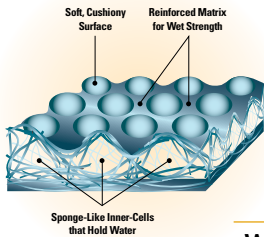

Exceptional Performance, Exceptional Value

WYPALL* L30 Wipers offer a lighter-weight wiper at a great everyday price. The DRC process gives WYPALL* L30 Wipers high surface softness, while its reinforced grid provides strength for wet-surface wiping and cleaning. Choose WYPALL* L30 Wipers to replace airlaid wipers.

- Cloth-like feel at a value price
- Strong, yet soft enough for personal use
- Ideal for a range of light-duty maintenance, processing and janitorial wiping tasks

Double Re-Creped Technology