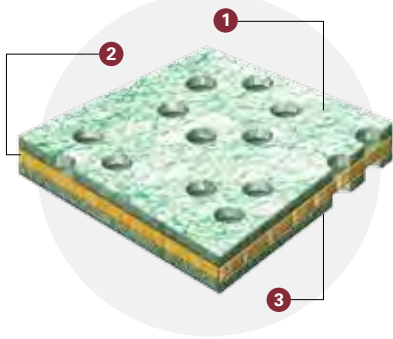

WYPALL* Waterless Cleaning Wipes
Tough on grime, easy on skin

1. Textured surface and advanced cleaning agent efficiently break down and dissolve stubborn dirt and grime
2. Absorbent layer soaks up and holds the dirt preventing it from returning to the hands
3. Smooth surface cleans off any remaining dirt, while leaving the skin coated with moisturizers

WYPALL* Waterless Cleaning Wipes

Code No.	Delivery System	Size (inches)	Size (centimeters)	Fragrance	Color	Put-Up	Dispenser
91371	Bucket	10.5" x 12"	26.6cm x 30.5cm	Orange, Citrus	Green/White	75/6	• 10986
91367	Bucket Refill Bag	10.5" x 12"	26.6cm x 30.5cm	Orange, Citrus	Green/White	75/6	• 10986
58310	Canister	10" x 12"	25.4cm x 30.5cm	Orange, Citrus	Green/White	50/8	• 776018
91054	One-Pack	8" x 10.5"	20.3cm x 26.6cm	Orange, Citrus	Green/White	1/100	• N/A