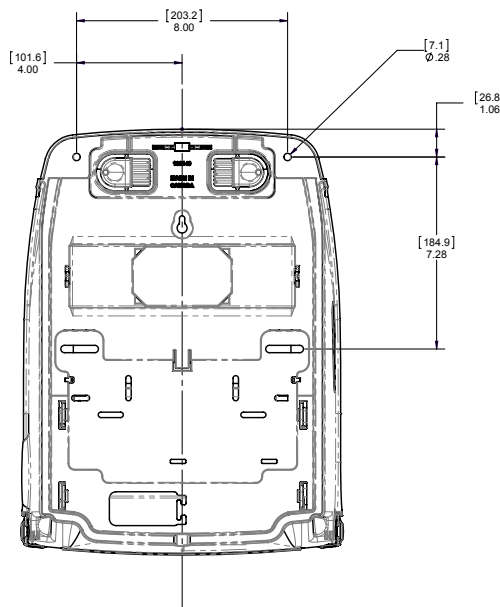

TECHNICAL DATA SHEET

Simplicity Hands-Free Mechanical

Roll Towel Dispenser

**Product Code: T7000
T7090**

Automatic, mechanical cutting dispenses consistent 11" portions of roll towel, without the use of batteries.

SIMPLE TO USE

No adjustments needed

UNIVERSAL

Dispenses most types of roll towel

RELIABLE

Quick paper delivery

Dispenses 11" of paper with each pull

HYGIENE

Touchless

SAVINGS

No batteries required

High capacity; less frequent refills

INSTALLATION

Wall mounted

CLOSURE

With lock

COLOR

Transparent Black Pearl (TBK)

Transparent Arctic Blue (TBL)

DIMENSIONS

16.2" (L) x 12.2" (W) x 9.3" (D)

CAPACITY

(1) 8" (200 mm) wide roll; 8" (200 mm) diameter

CORE DIAMETER

1.5" (38 mm)

CASE WEIGHT

7.73 lbs

MATERIALS

Base: break resistant plastic

Cover: break resistant plastic

STANDARD PRODUCT CODES

T7000TBK/TBL, T7090TBK/TBL

Back

San Jamar • Chef Revival
555 Koopman Lane
Elkhorn, Wisconsin 53121
USA
T: +1.262.723.6133
F: +1.262.723.4204
info@sjcr.com
www.sanjamar.com
www.chefrevival.com
www.sjcr.com

SJCR Canada
3300 Bloor Street West
Center Tower, 11th Floor
Suite 3140
Toronto, ON M8X 2X3
CANADA
T: +1 (262) 723.6133
F: +1 (262) 723.4204
Customer Care: (800) 248.9826
canada@sjcr.com

SJCR Europe
Schoorstraat 26a, bus 1
2220 Heist op-den Berg
BELGIUM
T: +32 1522 8140
F: +32 1522 8148
emea@sjcr.com

SJCR México
Av. Universidad #1377-701
Colonia Axotla CP 01030
Del. Alvaro Obregon
MEXICO, D.F.
T: +52 (55) 3626 0772
F: +52 (55) 5273 4495
mexico@sjcr.com

san jamar
smart. safe. sanitary.