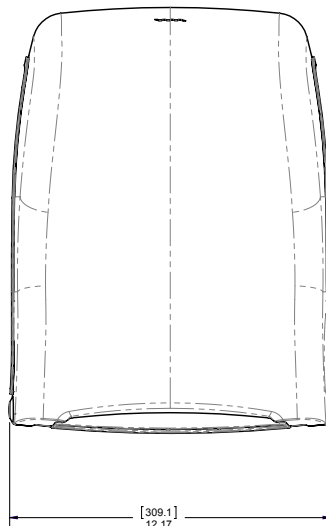

TECHNICAL DATA SHEET

Simplicity Hands-Free Mechanical

Roll Towel Dispenser

**Product Code: T7000
T7090**

Automatic, mechanical cutting dispenses consistent 11" portions of roll towel, without the use of batteries.

SIMPLE TO USE

No adjustments needed

UNIVERSAL

Dispenses most types of roll towel

RELIABLE

Quick paper delivery

Dispenses 11" of paper with each pull

HYGIENE

Touchless

SAVINGS

No batteries required

High capacity; less frequent refills

INSTALLATION

Wall mounted

CLOSURE

With lock

COLOR

Transparent Black Pearl (TBK)

Transparent Arctic Blue (TBL)

DIMENSIONS

16.2" (L) x 12.2" (W) x 9.3" (D)

CAPACITY

(1) 8" (200 mm) wide roll; 8" (200 mm) diameter

CORE DIAMETER

1.5" (38 mm)

CASE WEIGHT

7.73 lbs

MATERIALS

Base: break resistant plastic

Cover: break resistant plastic

STANDARD PRODUCT CODES

T7000TBK/TBL, T7090TBK/TBL

Front

San Jamar • Chef Revival
555 Koopman Lane
Elkhorn, Wisconsin 53121
USA
T: +1.262.723.6133
F: +1.262.723.4204
info@sjcr.com
www.sanjamar.com
www.chefrevival.com
www.sjcr.com

SJCR Canada
3300 Bloor Street West
Center Tower, 11th Floor
Suite 3140
Toronto, ON M8X 2X3
CANADA
T: +1 (262) 723.6133
F: +1 (262) 723.4204
Customer Care: (800) 248.9826
canada@sjcr.com

SJCR Europe
Schoorstraat 26a, bus 1
2220 Heist op-den Berg
BELGIUM
T: +32 1522 8140
F: +32 1522 8148
emea@sjcr.com

SJCR México
Av. Universidad #1377-701
Colonia Axotla CP 01030
Del. Alvaro Obregon
MEXICO, D.F.
T: +52 (55) 3626 0772
F: +52 (55) 5273 4495
mexico@sjcr.com

san jamar
smart. safe. sanitary.