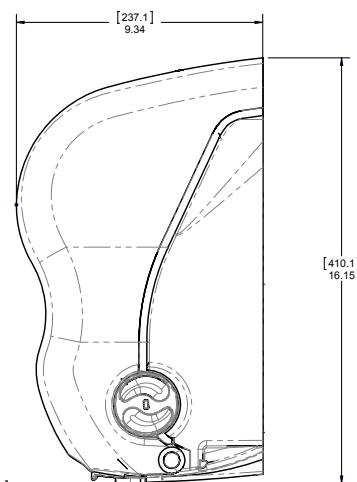

TECHNICAL DATA SHEET

Simplicity Hands-Free Mechanical

Roll Towel Dispenser

**Product Code: T7000
T7090**

Automatic, mechanical cutting dispenses consistent 11" portions of roll towel, without the use of batteries.

SIMPLE TO USE

No adjustments needed

UNIVERSAL

Dispenses most types of roll towel

RELIABLE

Quick paper delivery

Dispenses 11" of paper with each pull

HYGIENE

Touchless

SAVINGS

No batteries required

High capacity; less frequent refills

INSTALLATION

Wall mounted

CLOSURE

With lock

COLOR

Transparent Black Pearl (TBK)

Transparent Arctic Blue (TBL)

DIMENSIONS

16.2" (L) x 12.2" (W) x 9.3" (D)

CAPACITY

(1) 8" (200 mm) wide roll; 8" (200 mm) diameter

CORE DIAMETER

1.5" (38 mm)

CASE WEIGHT

7.73 lbs

MATERIALS

Base: break resistant plastic

Cover: break resistant plastic

STANDARD PRODUCT CODES

T7000TBK/TBL, T7090TBK/TBL

Side

San Jamar • Chef Revival
555 Koopman Lane
Elkhorn, Wisconsin 53121
USA
T: +1.262.723.6133
F: +1.262.723.4204
info@sjcr.com
www.sanjamar.com
www.chefrevival.com
www.sjcr.com

SJCR Canada
3300 Bloor Street West
Center Tower, 11th Floor
Suite 3140
Toronto, ON M8X 2X3
CANADA
T: +1 (262) 723.6133
F: +1 (262) 723.4204
Customer Care: (800) 248.9826
canada@sjcr.com

SJCR Europe
Schoorstraat 26a, bus 1
2220 Heist op-den Berg
BELGIUM
T: +32 1522 8140
F: +32 1522 8148
emea@sjcr.com

SJCR México
Av. Universidad #1377-701
Colonia Axotla CP 01030
Del. Alvaro Obregon
MEXICO, D.F.
T: +52 (55) 3626 0772
F: +52 (55) 5273 4495
mexico@sjcr.com

san jamar
smart. safe. sanitary.