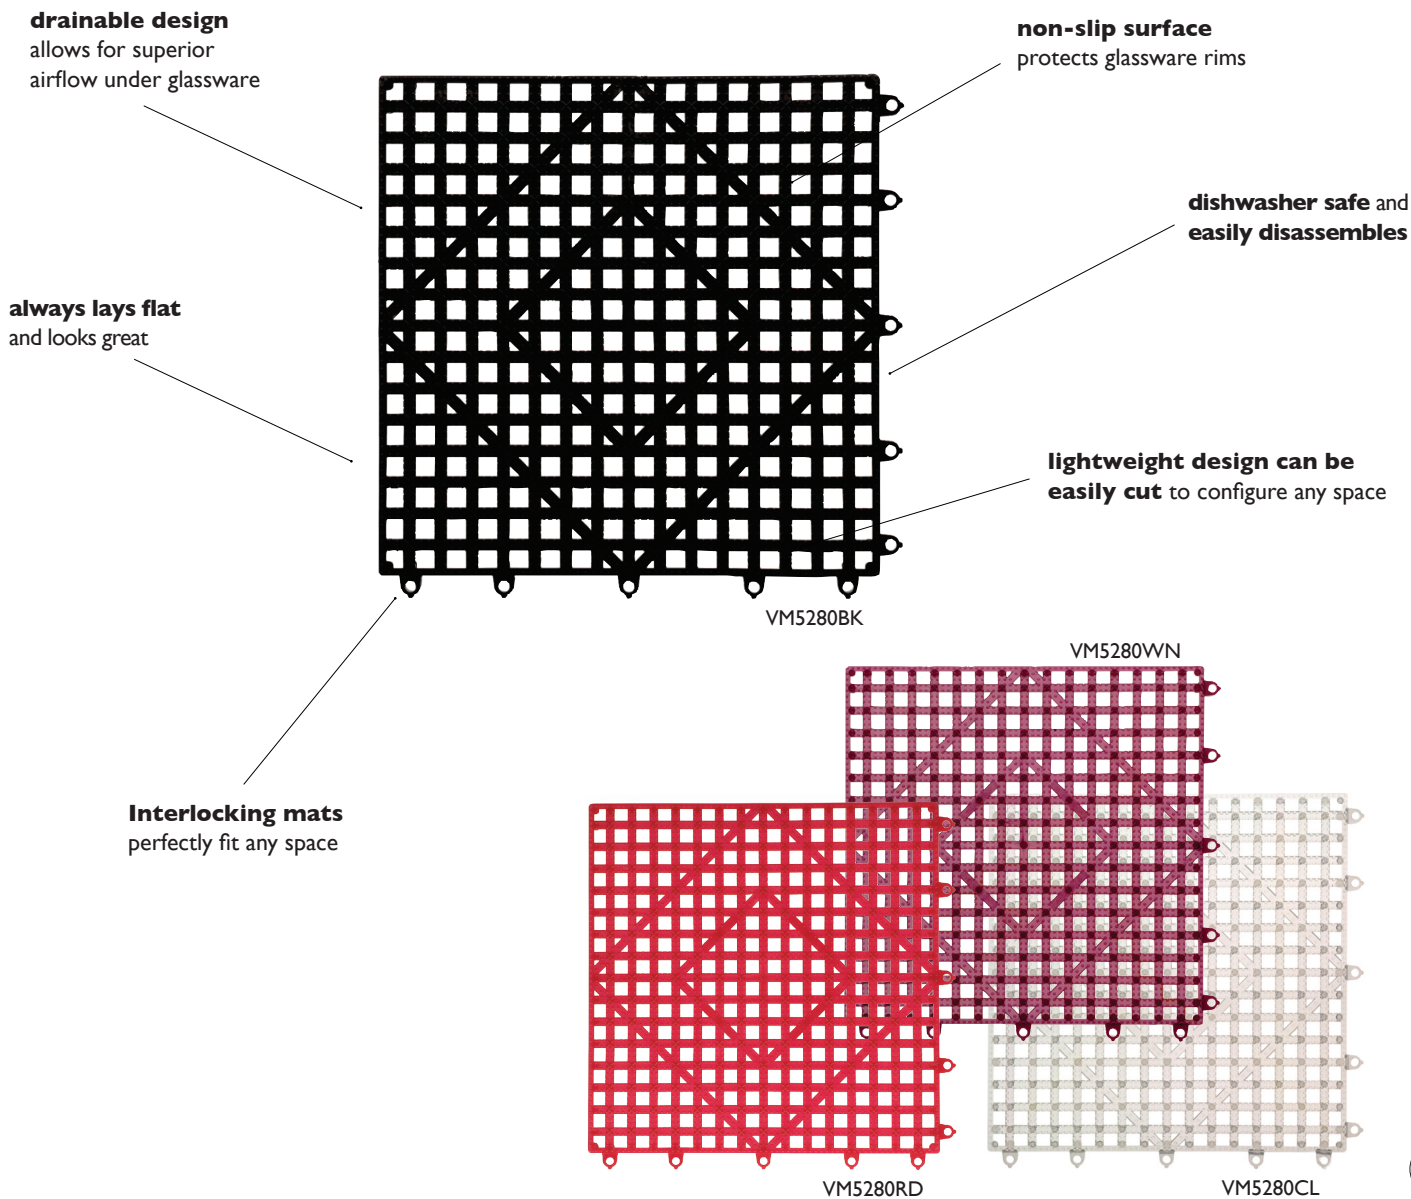

VERSA-MAT®

INTERLOCKING BAR MATTING

BENEFITS

RAISED, NON-SLIP SURFACE
KEEPS GLASSES CLEANER AND PROVIDES
BETTER AIR CIRCULATION FOR DRYING

INTERLOCKING 12" X 12" MATTING
CAN EASILY CONFIGURE INTO ANY SPACE

ALSO AVAILABLE: **VERSA-MAT® STRIPS™**
IDEAL FOR BAR RAILS,
SPEED RACKS, BAR SHELVING, BEER TAP
DRAINS, SINKS AND MORE

Interlocking bar mats keep your bar clean and safe.

Versa-Mat® raises glassware up off bar rails, shelves and other service areas, allowing them to dry faster and moisture to drain through, reducing mildew and mold possibilities. Non-slip surface prevents chipping of rims and broken glassware. Their lightweight design allows you to cut easily to perfectly fit any space.

www.sanjamar.com

Item	Dimensions	Description
VM5280BK	12" x 12"	Black
VM5280CL	12" x 12"	Clear
VM5280RD	12" x 12"	Red
VM5280WN	12" x 12"	Wine
VM5180BK	3 1/2" x 12"	Black Versa-Mat® Strips

Item	Dimensions	Description
VM5280BK-12	12" x 12"	Black 12-pack
VM5280CL-12	12" x 12"	Clear 12-pack
VM5280RD-12	12" x 12"	Red 12-pack
VM5280WN-12	12" x 12"	Wine 12-pack