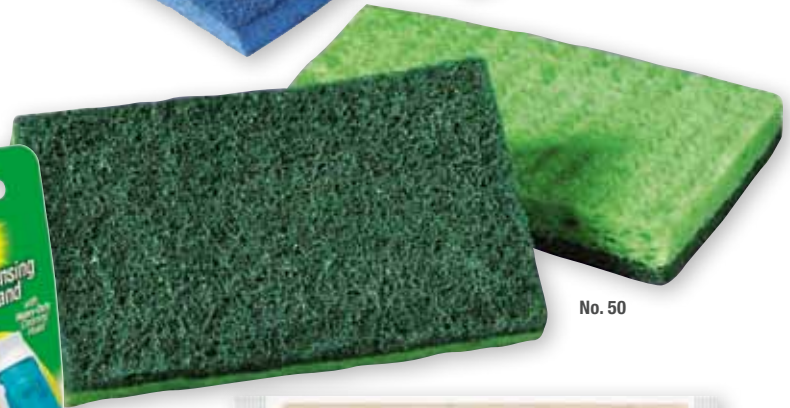

No. 9489

No. 50

Scotch-Brite™ Rescue™ Soap Pad 50

This scrub sponge features a double-action design for easier and more efficient cleaning of pots and pans. The sponge side is full of long-lasting, hard-working detergent that quickly and efficiently removes grease and food particles. The Scotch-Brite™ Scour Pad No. 96 material easily scours away heavy grime and won't sliver, rust or stain like steel wool pads.