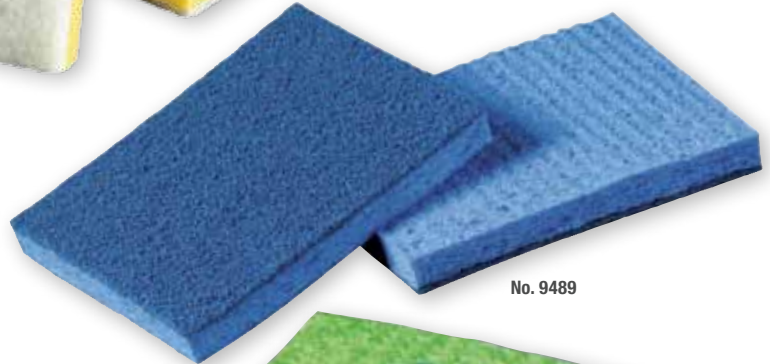

Scotch-Brite™ Soft Scour!™ 9489

This sponge combines no-scratch scrubbing and moisture pick-up all in one! One side scours and the other side wipes up spills or carries cleaning solution to the work surface. Typical applications include tubs, sinks, showers, windows, mirrors and walls.