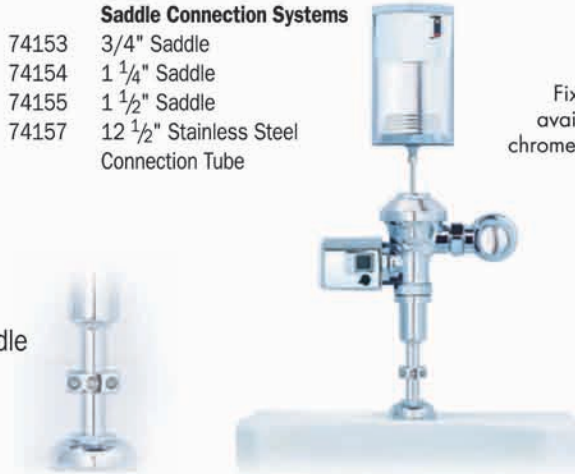

Merlin AutoFlush Ensures

- Fixtures are flushed and presentable
- Easy installation replaces existing flush handle
- Dependable activation
- Reliable "dry" cam-gear technology

Merlin Clean Provides

- Consistent round-the-clock cleaning
- Simple installation - no water shut-off necessary
- Lowers total cost to maintain toilets and urinals
- LED eliminates guesswork
- Dependable Refill Cycle

Saddle Connection Systems

74153	3/4" Saddle
74154	1 1/4" Saddle
74155	1 1/2" Saddle
74157	12 1/2" Stainless Steel Connection Tube

Fixtures available in chrome and white

Saddle

TRIPLE S TouchFree Restroom Solutions