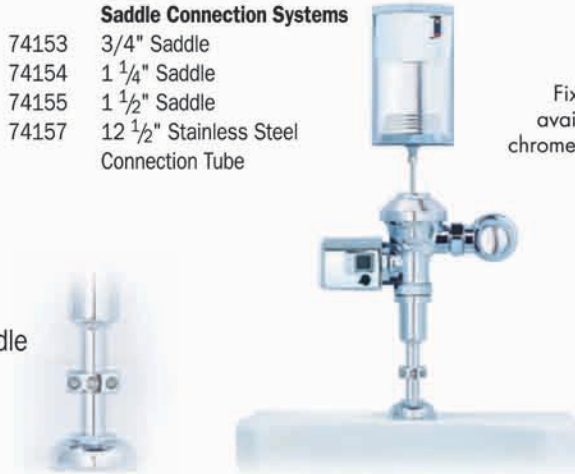

Merlin AutoFlush Ensures

- Fixtures are flushed and presentable
- Easy installation replaces existing flush handle
- Dependable activation
- Reliable "dry" cam-gear technology

Merlin Clean Provides

- Consistent round-the-clock cleaning
- Simple installation - no water shut-off necessary
- Lowers total cost to maintain toilets and urinals
- LED eliminates guesswork
- Dependable Refill Cycle

Saddle Connection Systems

74153	3/4" Saddle
74154	1 1/4" Saddle
74155	1 1/2" Saddle
74157	12 1/2" Stainless Steel Connection Tube

Fixtures available in chrome and white

Saddle

SSS TRIPLE S

**TouchFree
Restroom Solutions**