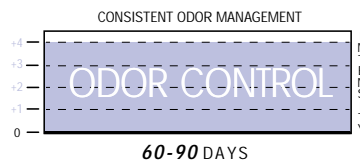

OmniAir™ Continuous Odor Control

Item#	Description
74359	OmniAir® Dispenser (White, 2.80"x 2.75"x 5.358")
74358	OmniAir® Dispenser (Chrome, 2.80"x 2.75"x 5.358")

Refills (Packed 6/case)

74361	Citrus Twist
74363	Blue Wave
74360	Arctic Mist
74364	Mint Fresh
74362	Spring Bouquet
74365	OmniAir® Freshness Pack (Packed 5/case) (Contains 1 each of listed refills above)

Try & Buys

74366	OmniAir® Try & Buy Contains 1 White dispenser & 1 Citrus Twist refill
74367	OmniAir® Try & Buy Contains 1 White dispenser & 1 Arctic Mist refill