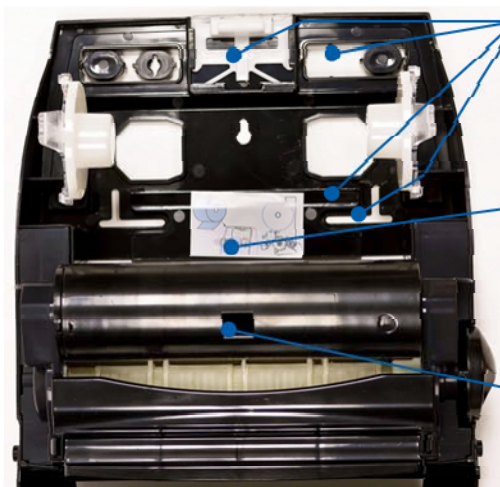

DESCRIPTION:

When space matters, this compact dispenser provides the look and performance you need in a mechanical hands free system. The large opaque window is an excellent way to provide messaging to your employees, customers or visitors (template available to create your own messaging). An extra-long paper tail reduces tabbing - eliminating those torn pieces of paper on your bathroom floor. Mechanical systems require no batteries and eliminate unnecessary recurring costs and the complications of disposal. An economical and hygienic solution that is good for the environment.

Dispenser cover is fitted with a window for advertisements, reminders or general communications.

Two Option Lock

Choose to open your dispenser with or without a key with this flexible locking mechanism.

Side Turn Knob

Load paper easily with the use of the side turn knob. Dispenses paper if the rare event paper is not exposed.

Long Paper Tail

More exposed paper gives wet hands more surface area which reduces tabling and keeps floors clean.

Innovative Multi-Lock Options

Inter-changeable push button or key buttons located are conveniently accessible in the back of each dispenser.

Slotted Mounting Holes

Long multi-directional slots make mounting easy and flexible.