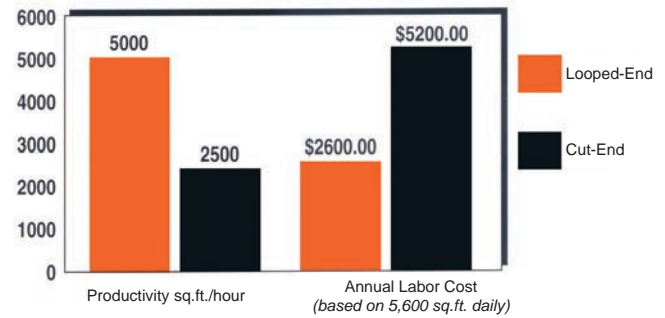

Your Guide to Triple S Wet Mops

Product Quality

All Triple S mopping products are manufactured to high quality standards. They are specifically designed and manufactured for use in industrial and commercial maintenance applications – tough products for your tough applications.

Initial Cost vs. Value Received

The dollars you spend on material and supplies are only about 10% of your overall cleaning budget. An extra dollar spent wisely on quality supplies will often save you that dollar many times over in LABOR expenses.

Looped-End Wet Mops vs. Cut-End Wet Mops

Cut-end mops appear to be a better buy as the initial cost is lower, but because of the looped-end mop's longevity and durability, it is a better overall value. In-use studies have shown that ONE SSS Super-Sorb Looped-End Mop will outlast EIGHT 4-ply cotton cut-end mops. Plus, the Super-Sorb Mop cleans twice the area in the same amount of time. If your staff is mopping 5,600 sq.ft./day you will save about $2,600 (labor savings) annually by changing from a cut-end to a looped-end mop!

Looped-End Wet Mop vs. Cut-End Wet Mop