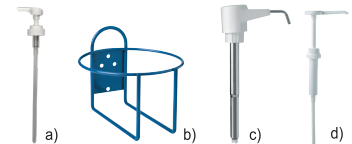

4 L - #44624 2 per case
1 Gallon Pour Top - #44621 4 per case

#44621

NEW!
#44624

DISPENSING SYSTEMS:

CleanView®

2 L and 4 L

NEW PACKAGING

- NEW HDPE cartridge for durability - withstands shipping and industrial abuse
- when empty, simply remove entire cartridge and snap-lock the new one into the dispenser
- easy to see soap level
- easy to recycle
- same durable black dispenser for both sizes
- dispenses 1.5 mL of liquid soap per push
- 2 L packs 4 per case
- 4 L packs 2 per case

Black Dispenser
(fits both 2 L and 4 L)
#44218 12 per case
(sold in eches)

Gallons

- economical
- easy to use
- complete label front and back
- plastic dispensing pumps available for pump option
- bracket available for wall hanging option
- 1 Gallon Flat/Pour Top packs 4 per case

Bulk Dispenser Units

- a) Bulk Gallon Liquid Pump (4 mL) #9913ZPL 1 per case
- b) One Gallon Jug Wall Bracket #9905ZPL 1 per case
- c) One Gallon Pump Dispenser #9917ZPL 1 per case
- d) High Output Liquid Pump (29.5 mL) #9902ZPL 1 per case

Large Capacity

3.5 L and 8 L

- economical
- easy to use
- dispenses 1.5 mL of liquid soap per push
- 3.5 L packs 2 per case
- 8 L packs 2 per case

Gray Dispenser
(fits 3.5 L and 8 L)
#44114 6 per case
(sold in eches)