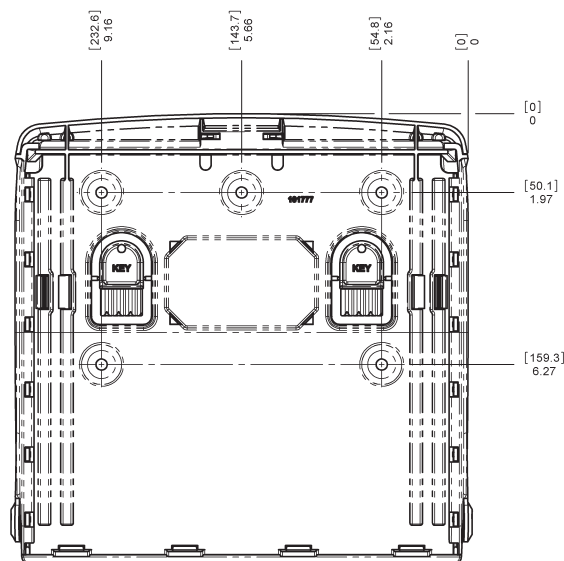

Installation: Wall mounted

Closure: With lock

Colour: Black Pearl, Arctic Blue

Dimensions:

11.32”h x 11.52”w x 5.51”d

Capacity:

240 C-fold Towels or 400 Multifold Towels

Weight: 2.175lbs

Materials:

Base : break resistant plastic

Cover: break resistant plastic

FRONT

SIDE

BACK

SAN JAMAR®

Smart ♦ Safe ♦ Sanitary

TECHNICAL DATA SHEET

ULTRAFOLD
FUSION™

Multifold/C-Fold Towel

SAN JAMAR PRODUCT CODE: T1755

- Compact: ideal for tight fitting applications
- Designed to eliminate overstuffing of towels
- Universal: accommodates both c-fold and multifold towels
- Patented Present® System gives a smooth one-at-a-time towel presentation to eliminate towel waste.
- Quick and Easy assembly.
- Small carton reduces storage requirements by 50%.

Installation: Wall mounted

Closure: With lock

Colour: Black Pearl, Arctic Blue

Dimensions:

287.6mm x 292.6mm x 139.9mm

Capacity:

240 C-fold Towels or 400 Multifold Towels

Weight: 0.986 kgs