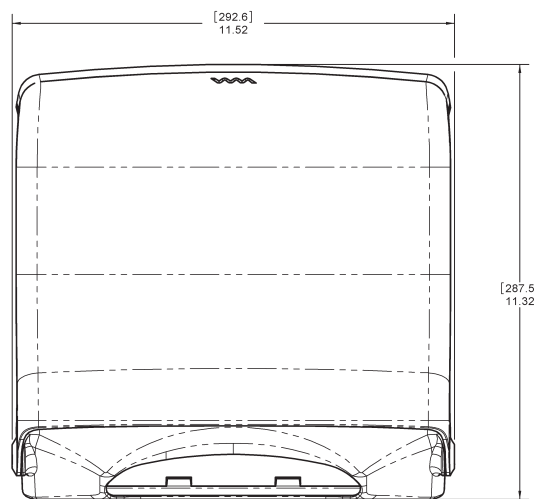

TECHNICAL DATA SHEET

ULTRAFOLD
FUSION™

Multifold/C-Fold Towel

SAN JAMAR PRODUCT CODE: T1755

- Compact: ideal for tight fitting applications
- Designed to eliminate overstuffing of towels
- Universal: accommodates both c-fold and multifold towels
- Patented Present® System gives a smooth one-at-a-time towel presentation to eliminate towel waste.
- Quick and Easy assembly.
- Small carton reduces storage requirements by 50%.

Installation: Wall mounted

Closure: With lock

Colour: Black Pearl, Arctic Blue

Dimensions:

11.32”h x 11.52”w x 5.51”d

Capacity:

240 C-fold Towels or 400 Multifold Towels

Weight: 2.175lbs

Materials:

Base : break resistant plastic

Cover: break resistant plastic

FRONT

SIDE

BACK

SAN JAMAR®

Smart ♦ Safe ♦ Sanitary