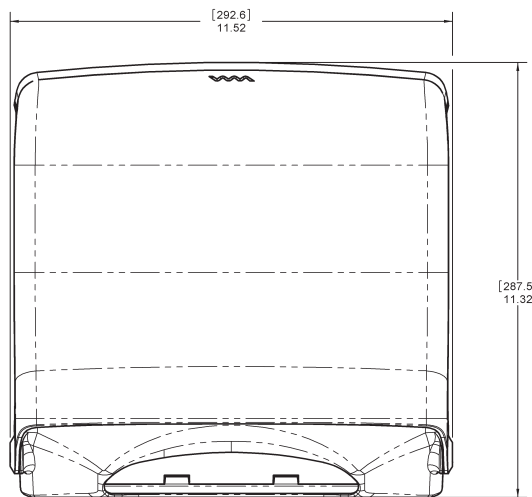

TECHNICAL DATA SHEET

ULTRAFOLD
FUSION™

Multifold/C-Fold Towel

SAN JAMAR PRODUCT CODE: T1755

- Compact: ideal for tight fitting applications
- Designed to eliminate overstuffing of towels
- Universal: accommodates both c-fold and multifold towels
- Patented Present® System gives a smooth one-at-a-time towel presentation to eliminate towel waste.
- Quick and Easy assembly.
- Small carton reduces storage requirements by 50%.

Installation: Wall mounted

Closure: With lock

Colour: Black Pearl, Arctic Blue

Dimensions:

287.6mm x 292.6mm x 139.9mm

Capacity:

240 C-fold Towels or 400 Multifold Towels

Weight: 0.986 kgs

Materials:

Base : break resistant plastic

Cover: break resistant plastic

FRONT

SIDE

BACK

SAN JAMAR®

Smart ♦ Safe ♦ Sanitary