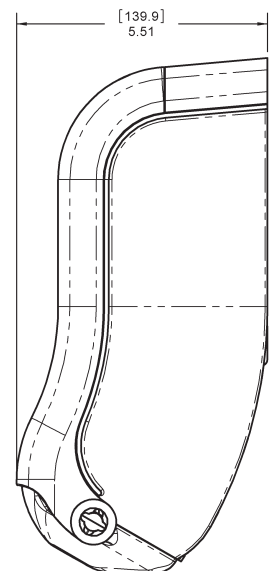

TECHNICAL DATA SHEET

ULTRAFOLD
FUSION™

Multifold/C-Fold Towel

SAN JAMAR PRODUCT CODE: T1755

- Compact: ideal for tight fitting applications
- Designed to eliminate overstuffing of towels
- Universal: accommodates both c-fold and multifold towels
- Patented Present® System gives a smooth one-at-a-time towel presentation to eliminate towel waste.
- Quick and Easy assembly.
- Small carton reduces storage requirements by 50%.

Installation: Wall mounted

Closure: With lock

Colour: Black Pearl, Arctic Blue

Dimensions:

11.32”h x 11.52”w x 5.51”d

Capacity:

240 C-fold Towels or 400 Multifold Towels

Weight: 2.175lbs

Materials:

Base : break resistant plastic

Cover: break resistant plastic

FRONT

SIDE

BACK

SAN JAMAR®

Smart ♦ Safe ♦ Sanitary