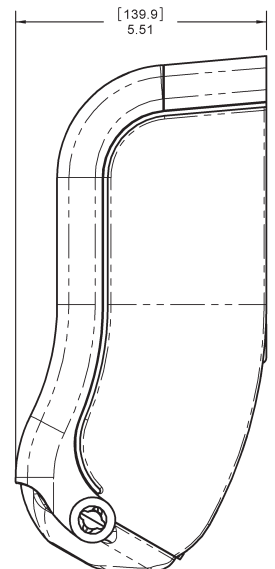

Installation: Wall mounted

Closure: With lock

Colour: Black Pearl, Arctic Blue

Dimensions:

11.32”h x 11.52”w x 5.51”d

Capacity:

240 C-fold Towels or 400 Multifold Towels

Weight: 2.175lbs

TECHNICAL DATA SHEET

ULTRAFOLD
FUSION™

Multifold/C-Fold Towel

SAN JAMAR PRODUCT CODE: T1755

- Compact: ideal for tight fitting applications
- Designed to eliminate overstuffing of towels
- Universal: accommodates both c-fold and multifold towels
- Patented Present® System gives a smooth one-at-a-time towel presentation to eliminate towel waste.
- Quick and Easy assembly.
- Small carton reduces storage requirements by 50%.

Installation: Wall mounted

Closure: With lock

Colour: Black Pearl, Arctic Blue

Dimensions:

287.6mm x 292.6mm x 139.9mm

Capacity:

240 C-fold Towels or 400 Multifold Towels

Weight: 0.986 kgs

Materials:

Base : break resistant plastic

Cover: break resistant plastic

FRONT

SIDE

BACK

SAN JAMAR®

Smart ♦ Safe ♦ Sanitary