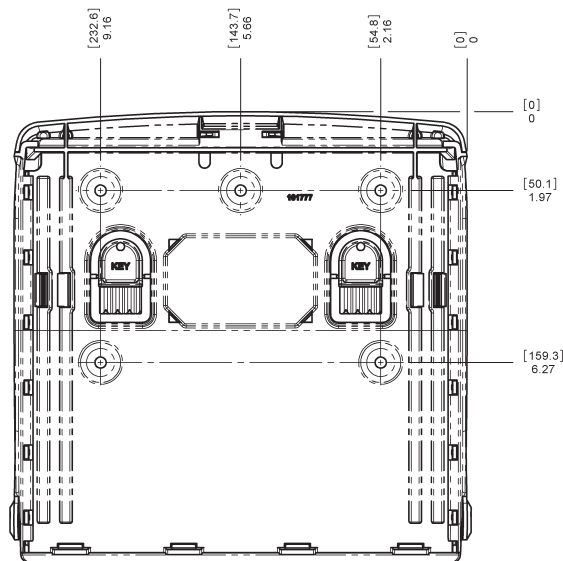

Installation: Wall mounted

Closure: With lock

Colour: Black Pearl, Arctic Blue

Dimensions:

11.32”h x 11.52”w x 5.51”d

Capacity:

240 C-fold Towels or 400 Multifold Towels

Weight: 2.175lbs

Installation: Wall mounted

Closure: With lock

Colour: Black Pearl, Arctic Blue

Dimensions:

287.6mm x 292.6mm x 139.9mm

Capacity:

240 C-fold Towels or 400 Multifold Towels

Weight: 0.986 kgs

Materials:

Base : break resistant plastic

Cover: break resistant plastic

FRONT

SIDE

BACK

SAN JAMAR®

Smart ♦ Safe ♦ Sanitary