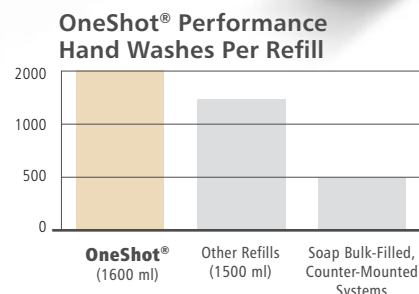

### Touch-Free Foam & Liquid Skin Care System<sup>1</sup>

The OneShot® System sets the standard for quality and reliability in counter-mounted soap dispensing. Luxurious formulas encourage healthy hand washing, and patented Smart Sensor™ technology detects hands, automatically delivering the perfect amount of soap—every time!

- Touch-free delivery eliminates cross-contamination to help reduce the spread of germs and encourages use
- Controlled dispensing of concentrated soaps eliminates over use and costly waste
- Highest yield of hand washes—up to 2,000 per refill
- Disposable hygienic refill keeps soap fresh and germ free
- Lowest waste—industry leading evacuation
- Industry-leading battery life:
  - Up to 3 years or 120,000 cycles for OneShot® liquid dispensers
  - Up to 2 years or 90,000 cycles for OneShot® foam dispensers
- Reliable, low maintenance dispensing; no clogs, no leaks, no breakdowns, no repairs, no mess to clean up
- Preferred environmental choice—recyclable refills, biodegradable soap and Green Seal™\* certified soaps—up to 80% packaging waste reduction<sup>2</sup>
- Helps earn LEED credits

Up to  
**6x**  
longer  
battery life  
than other touch-free systems<sup>3</sup>

Up to  
**70%**  
more solids  
than other soap systems<sup>3</sup>