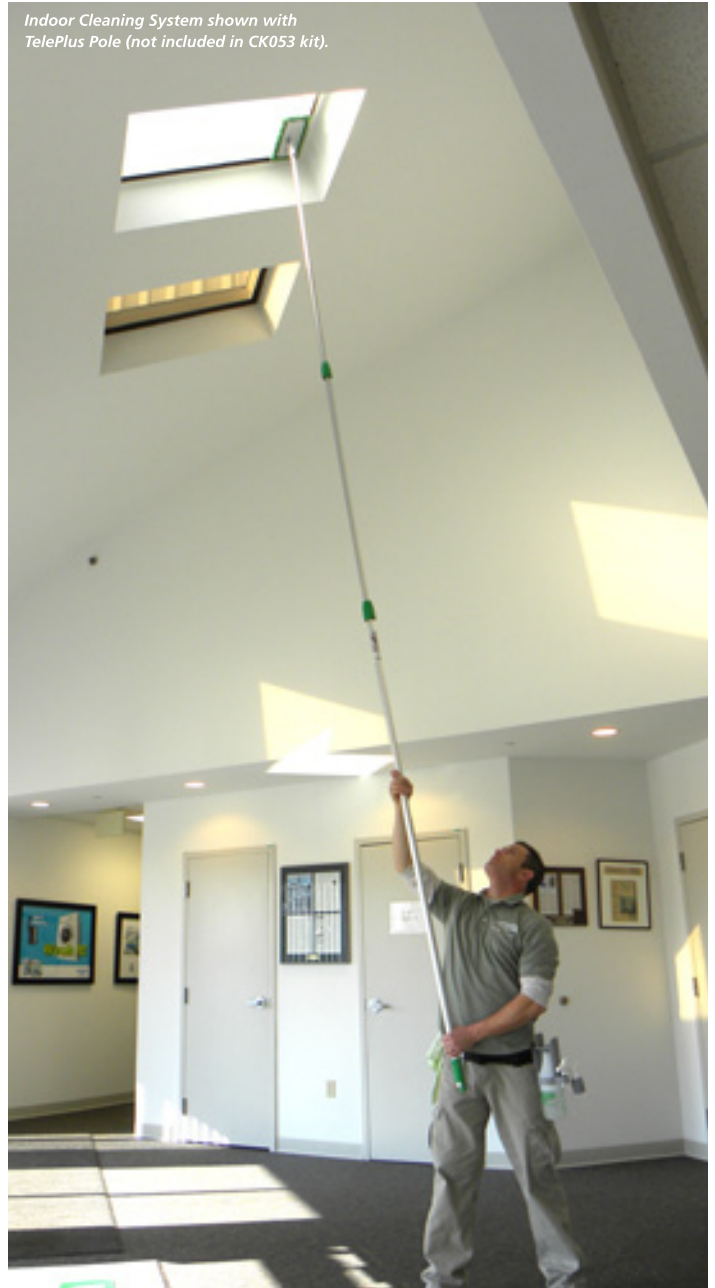

Quality Tools for Smart Cleaning™

UNGER WINDOW CLEANING TOOLS

ALUMINUM PAD HOLDER

Pad holder with swivel head easily glides across windows.

Attach to Unger pole with thread adapter AFAET.

Part No.	Size	Case Qty.
PHH20	8"/20 cm	5

MICROFIBER POLISHING PAD

Smooth finish for polishing glass.

Leaves windows residue- and streak-free.

Part No.	Size	Case Qty.
PHP20	8"/20 cm	5

MICROFIBER MICROWIPE™

Microfiber cloth ideal for ledges and frames on windows and mirrors.

Superior water absorption.

Two surfaces: coarse for cleaning, smooth for polishing.

Part No.	Size	Case Qty.
MF40L	16" x 16"/40 x 40 cm	10

HiFlo™ THREAD ADAPTER

Adapter connects aluminum poles to pad holder.

Part No.	Case Qty.
AFAET	5

SPRAYERONABELT PATENTED

Combined with SmartColor Micro-Wipe, makes surface/wet cleaning faster and easier.

Sprayer hooks onto belt, providing optimal weight support.

Part No.	Size	Case Qty.
SOABG	33 oz./1 liter	5

SCRUB PAD

Special scrub pad for removing tough soils.

Optimal for outdoor cleaning.

Use with pad holder PHH20

Part No.	Size	Case Qty.
OPS20	8"/20 cm	10

Indoor Cleaning System shown with TelePlus Pole (not included in CK053 kit).

MICROFIBER WASHING PAD

8" pad for window cleaning.

Best cleaning with minimal drag.

Use with pad holder PHH20

Part No.	Size	Case Qty.
PHW20	8"/20 cm	5